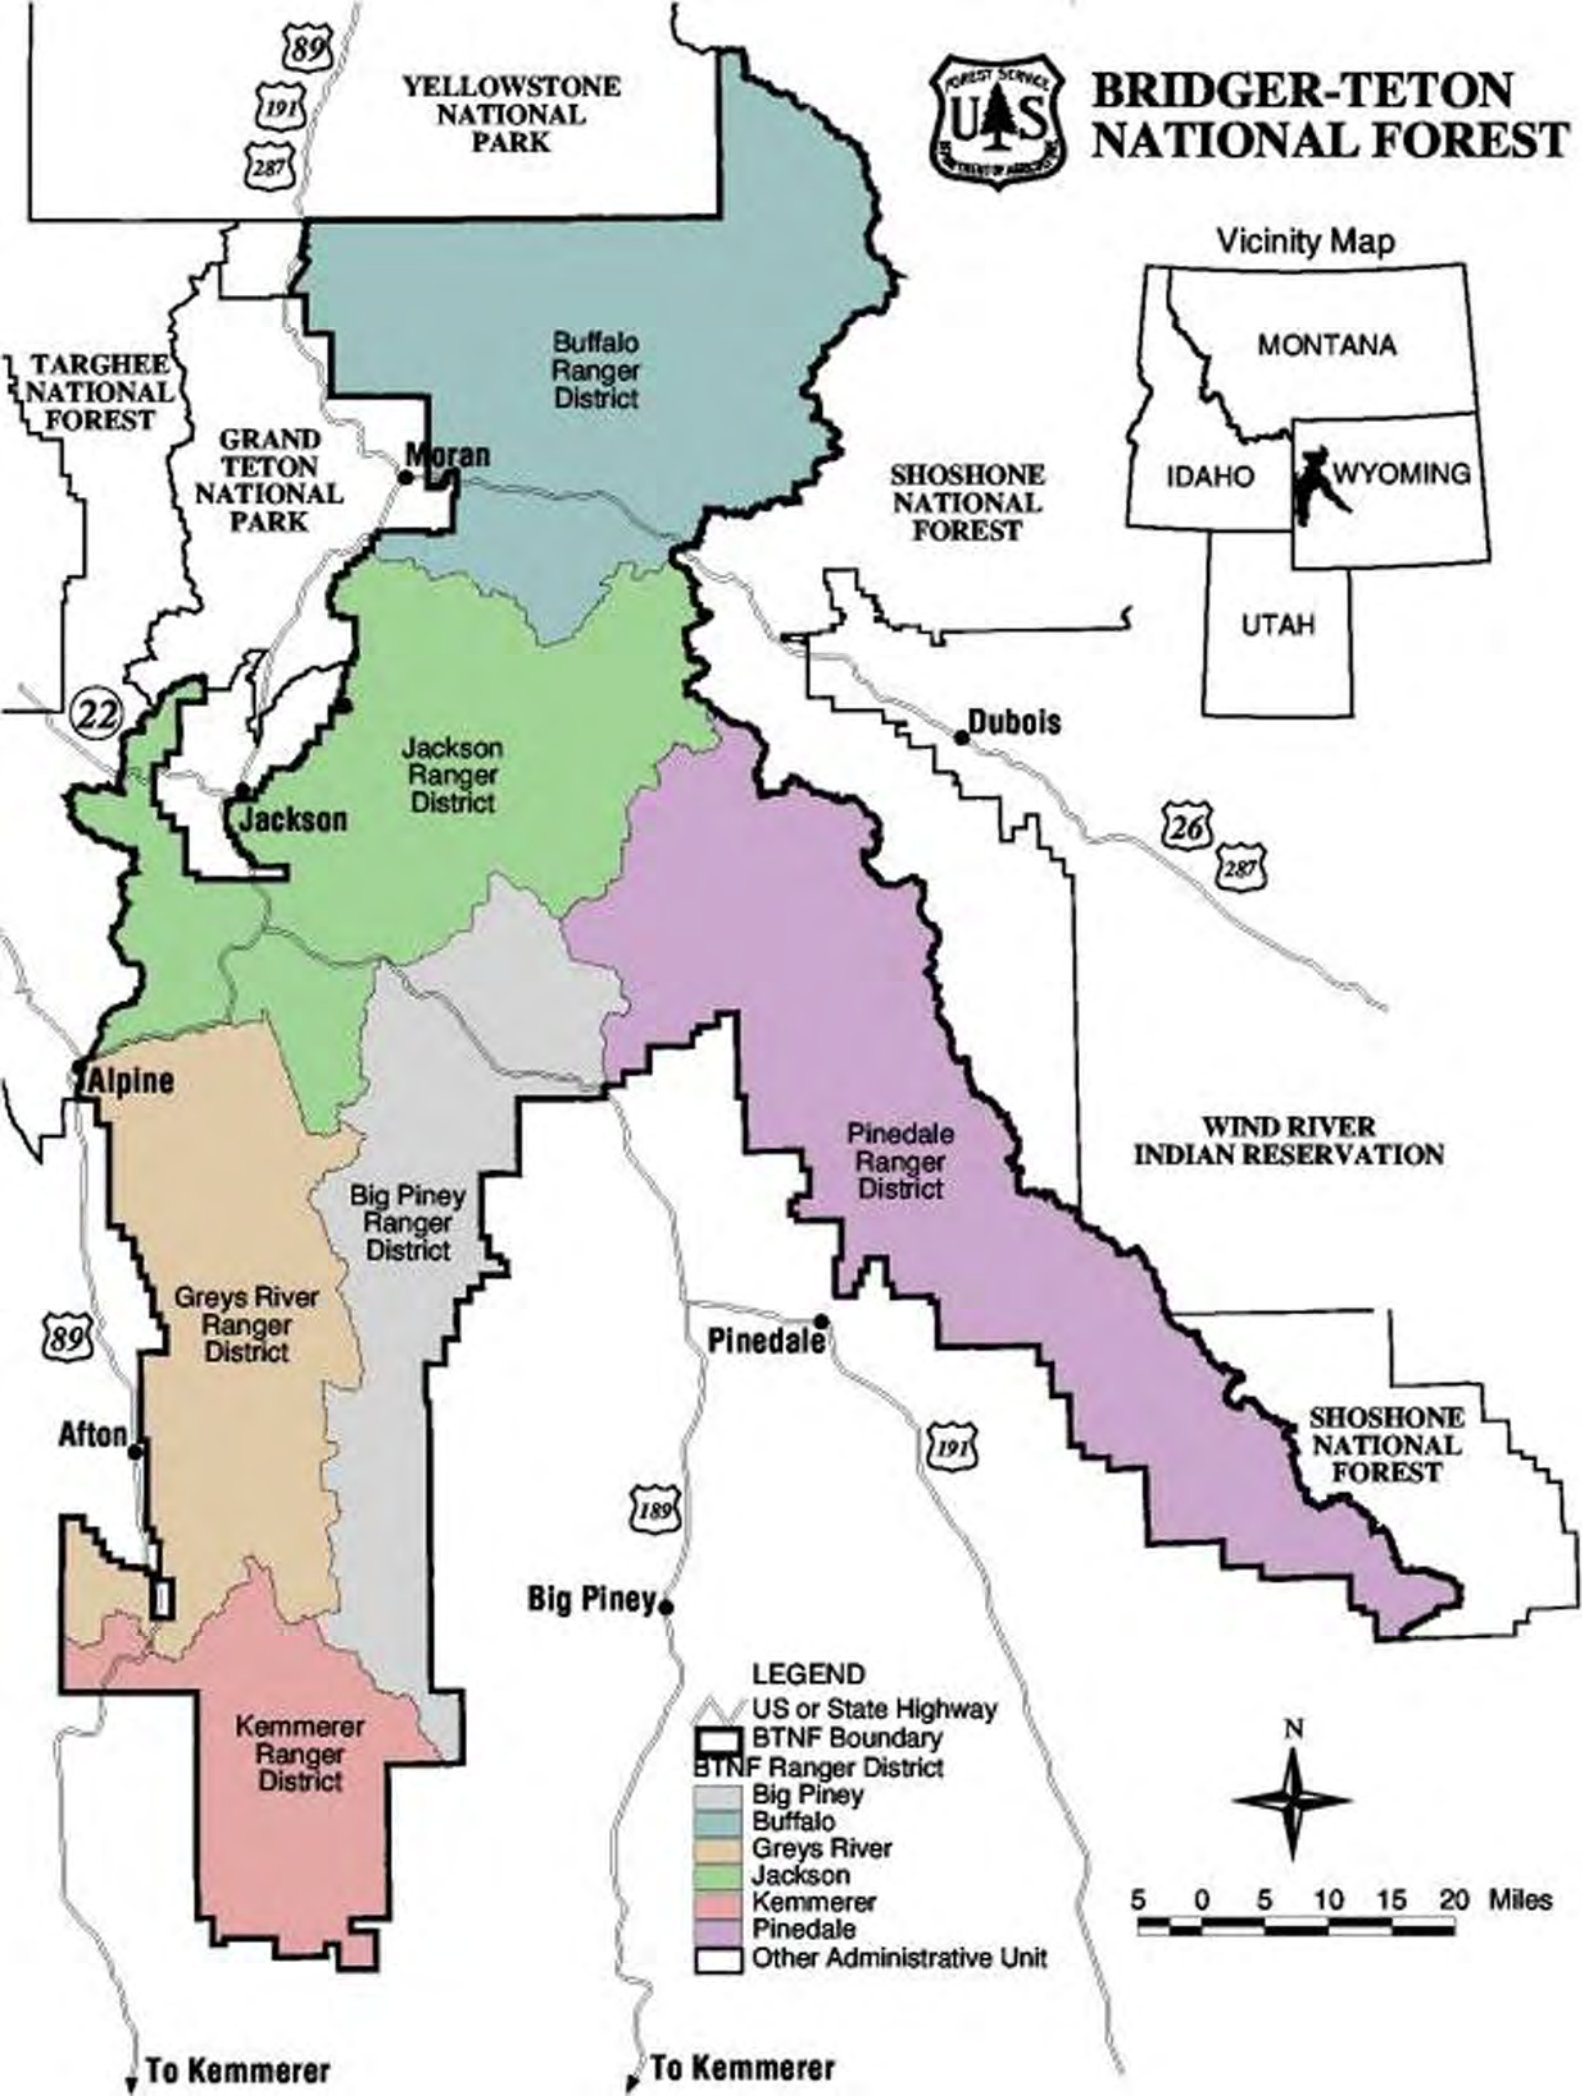

BRIDGER-TETON NATIONAL FOREST

Vicinity Map

LEGEND

- US or State Highway
- BTNRF Boundary
- BTNRF Ranger District
- Big Piney
- Buffalo
- Greys River
- Jackson
- Kemmerer
- Pinedale
- Other Administrative Unit

To Kemmerer

To Kemmerer