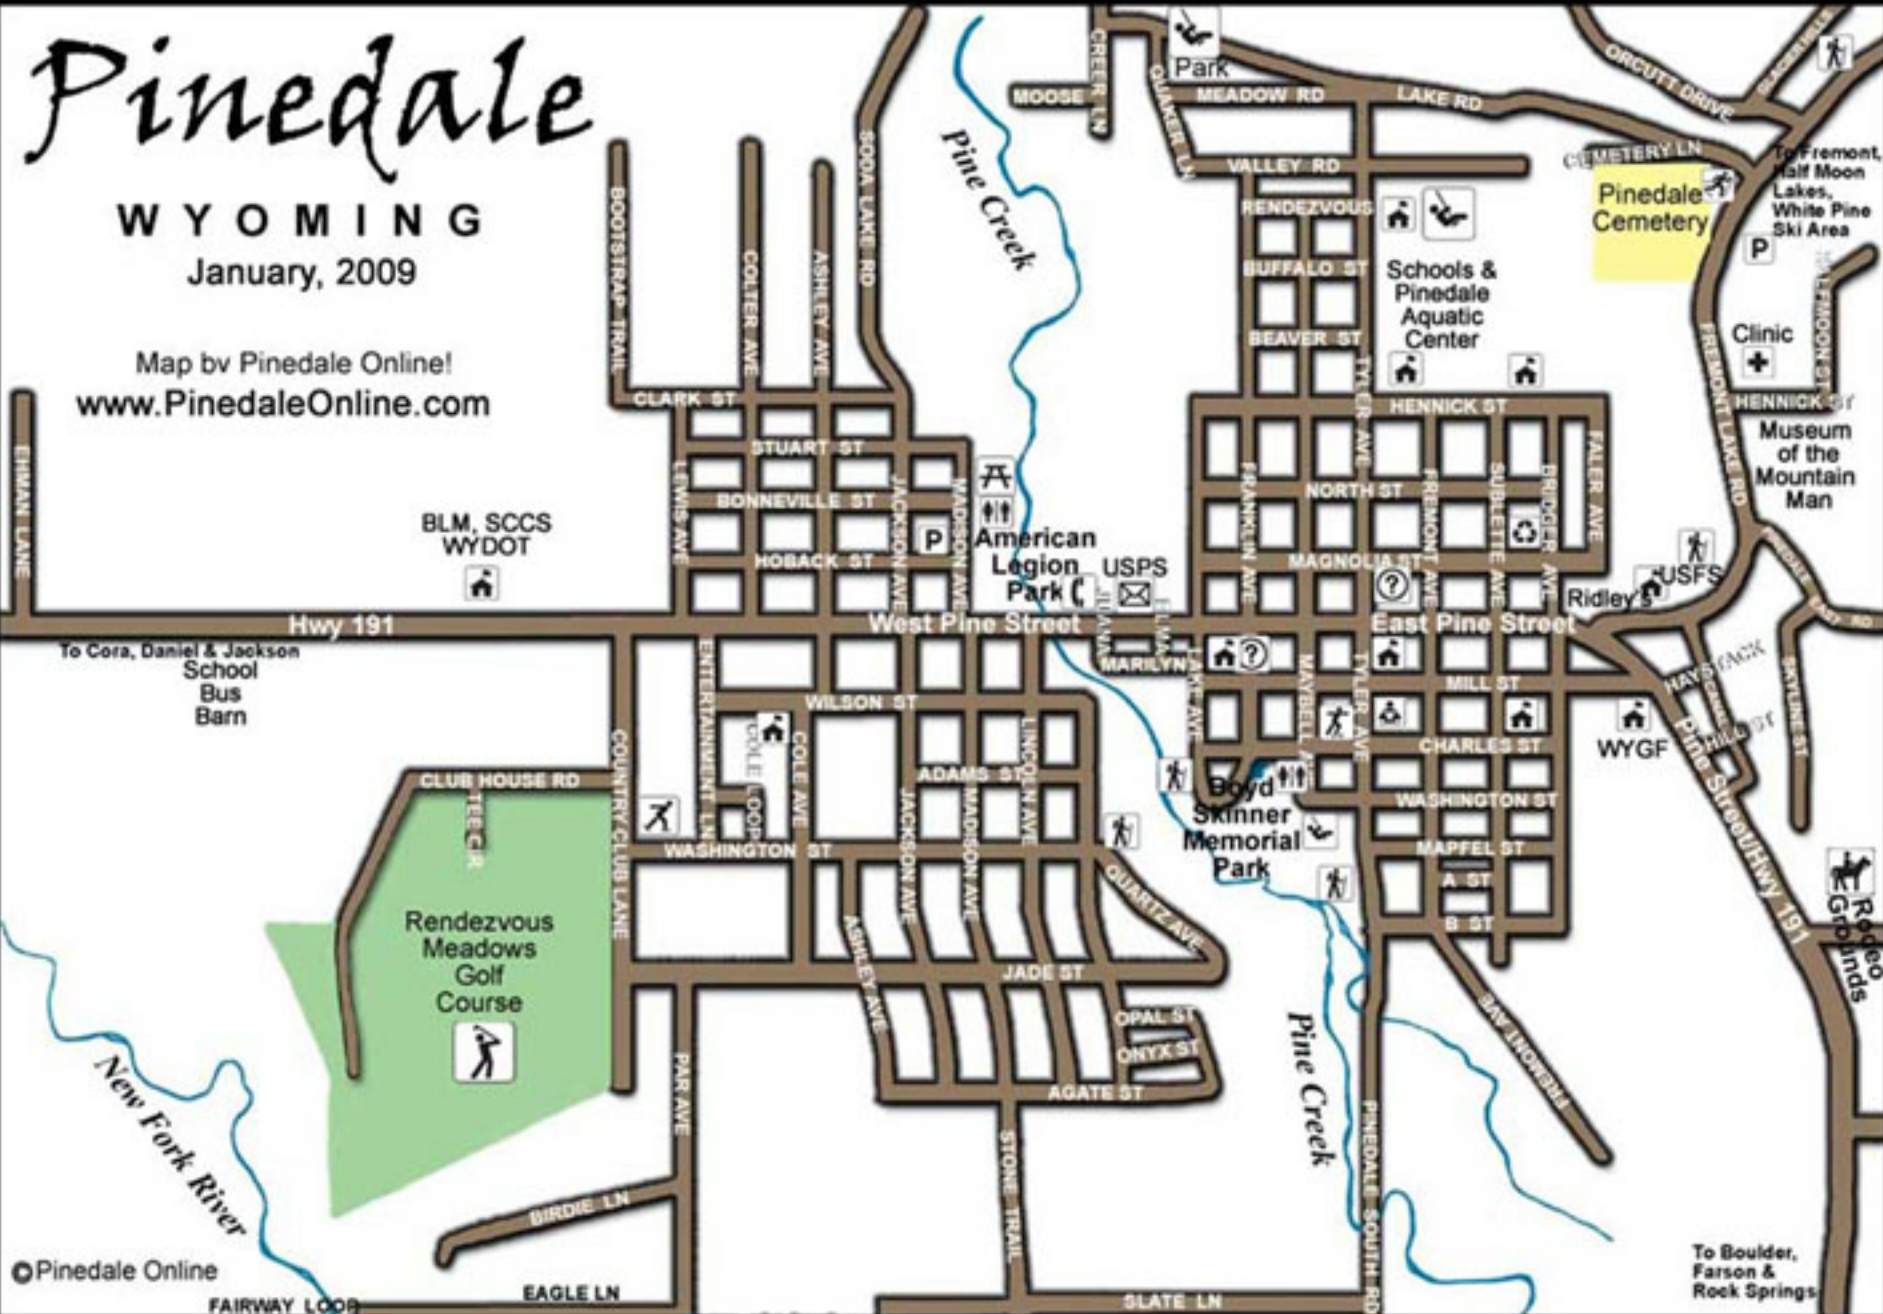

Pinedale

WYOMING

January, 2009

Map by Pinedale Online!
www.PinedaleOnline.com

BLM, SCCS
WYDOT

Hwy 191

To Cora, Daniel & Jackson
School
Bus
Barn

Rendezvous
Meadows
Golf
Course

New Fork River

FAIRWAY LOOP

EAGLE LN

SLATE LN

To Boulder,
Farson &
Rock Springs