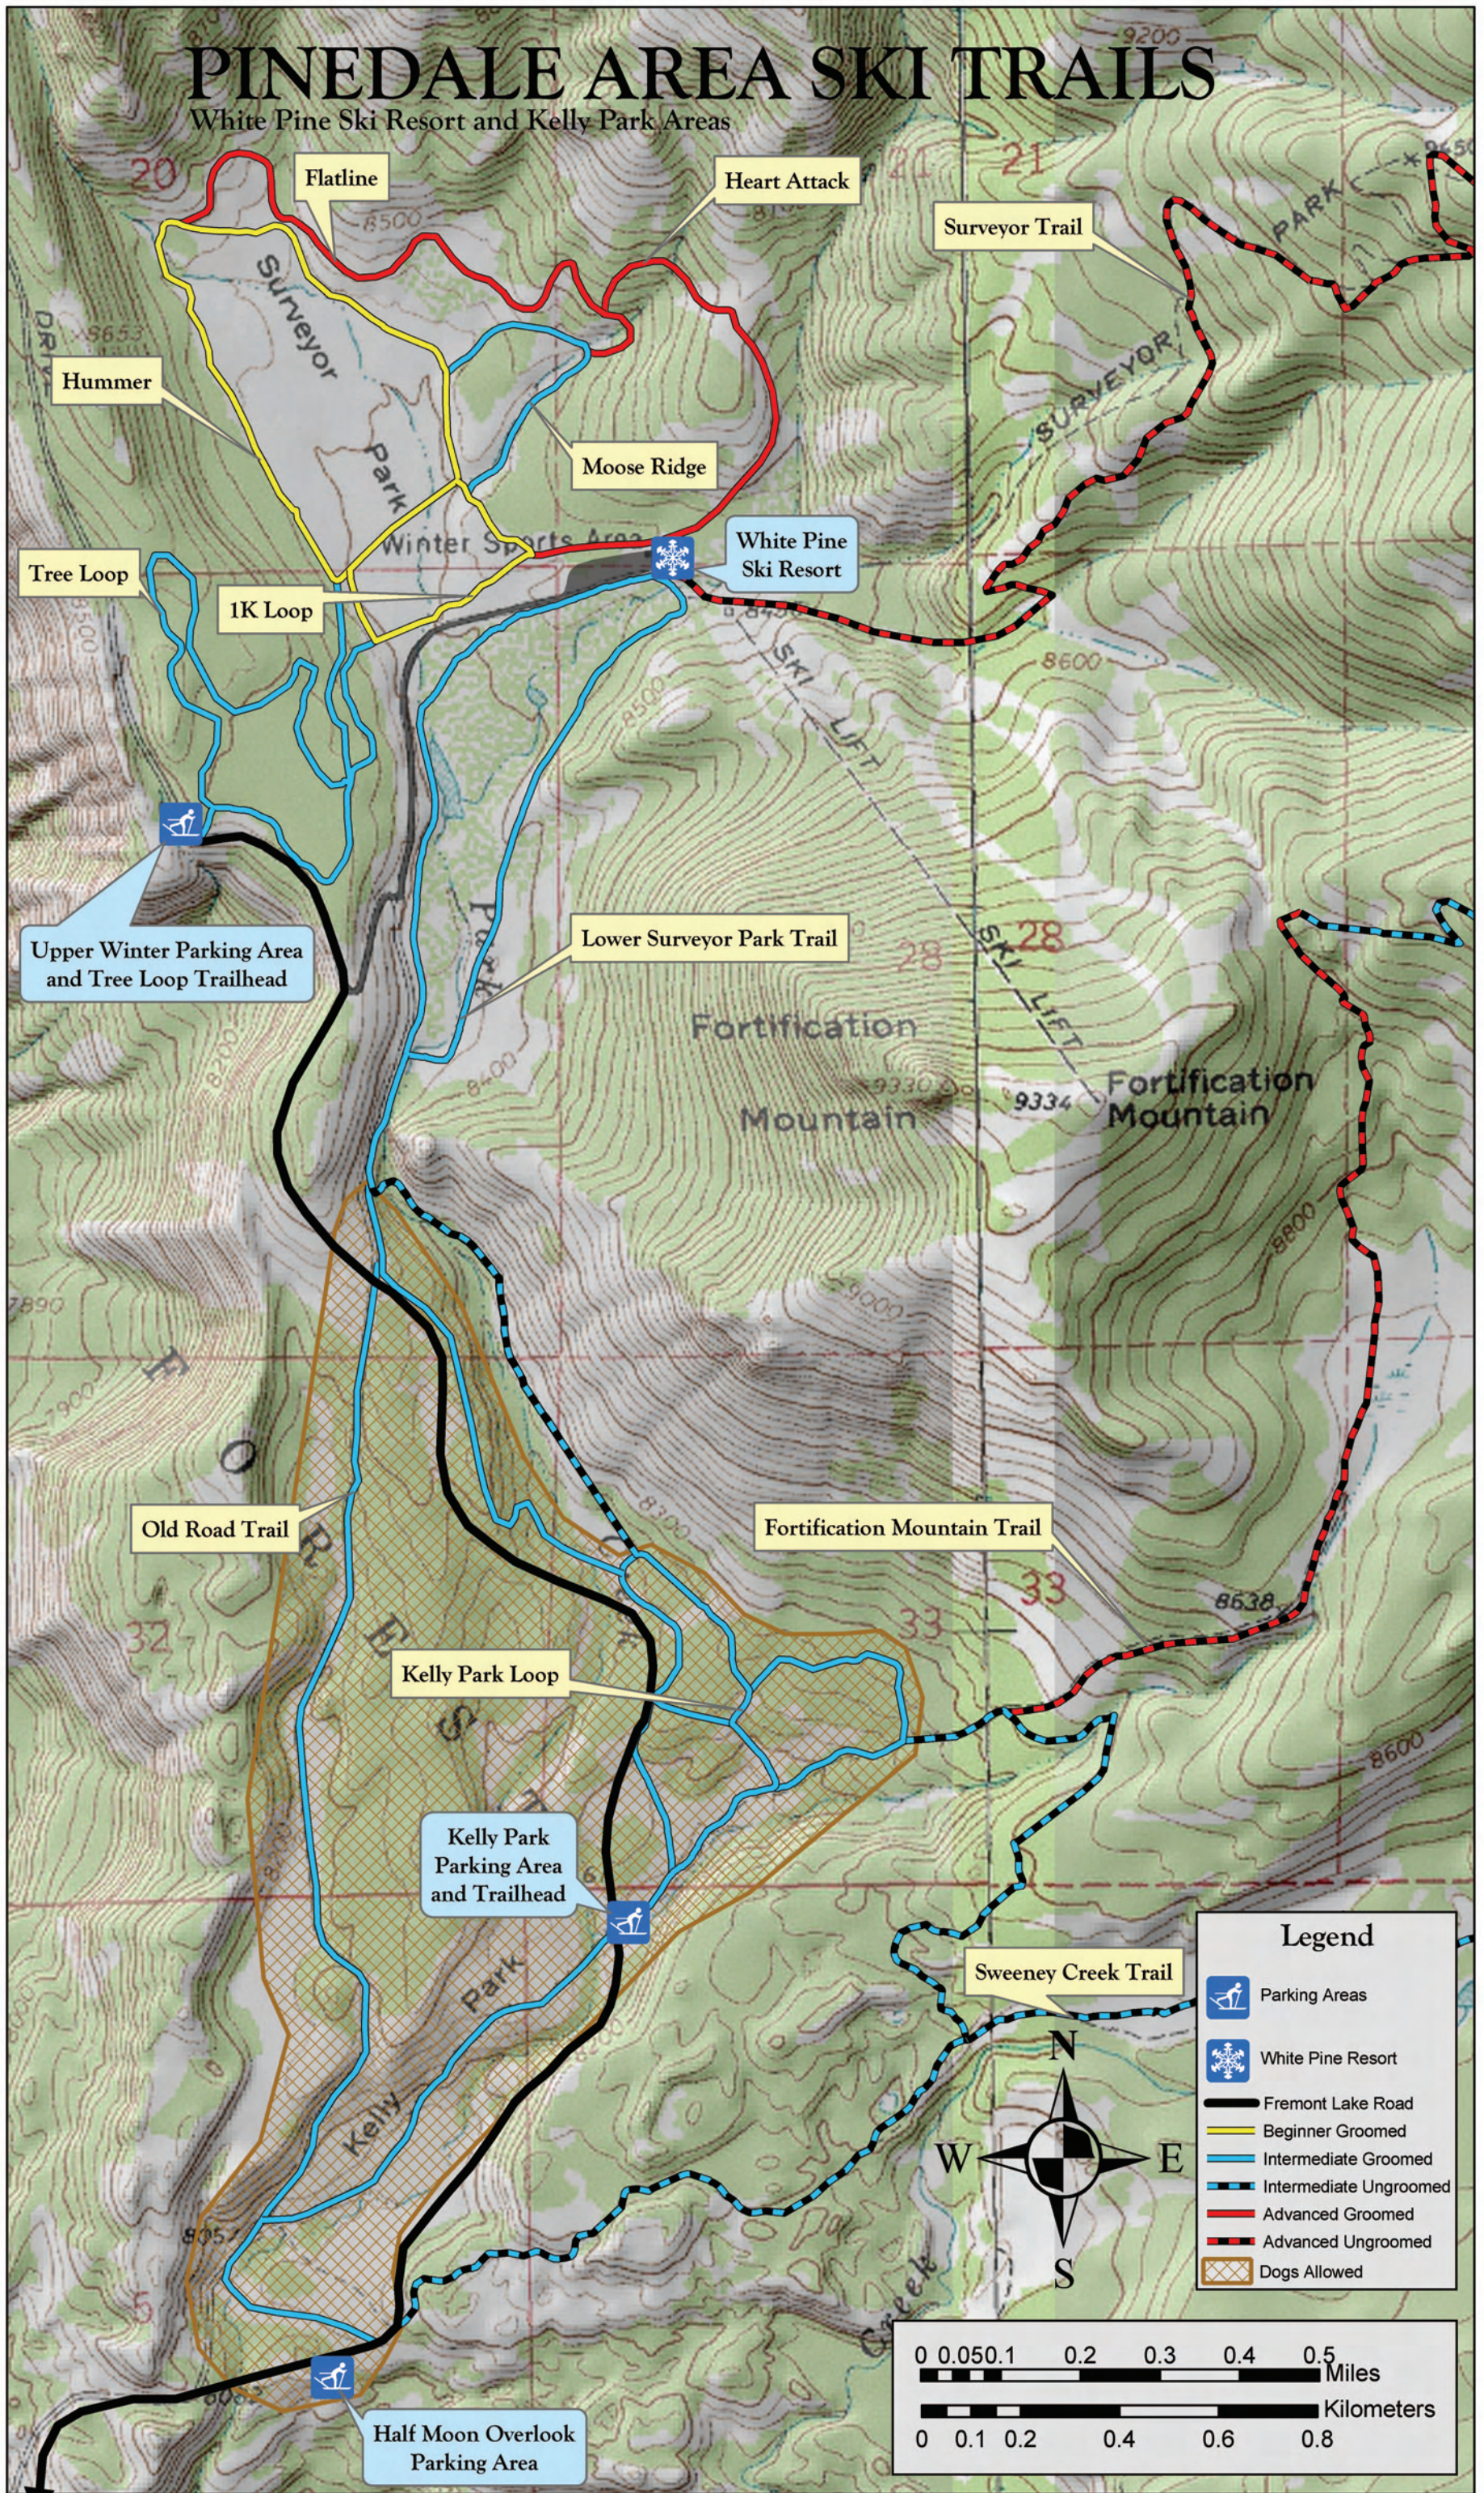

# PINEDALE AREA SKI TRAILS

White Pine Ski Resort and Kelly Park Areas

**Legend**

- Parking Areas
- White Pine Resort
- Fremont Lake Road
- Beginner Groomed
- Intermediate Groomed
- Intermediate Ungroomed
- Advanced Groomed
- Advanced Ungroomed
- Dogs Allowed

7.4 miles to Pinedale and US Highway 191